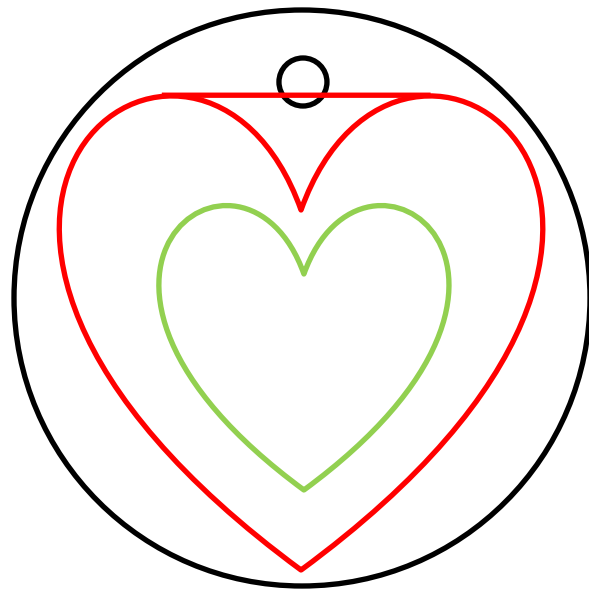

Charming Leather Heart Bag Charm

C-Circle

B-Large Heart

E-Heart Window

A-Small
Heart

D-Inner Support

FanningSparks

Complimentary Download

Courtesy of
FanningSparks

1. Print page to verify scale. C-Circle should be 3".
2. If necessary, adjust printer settings to correct scale.